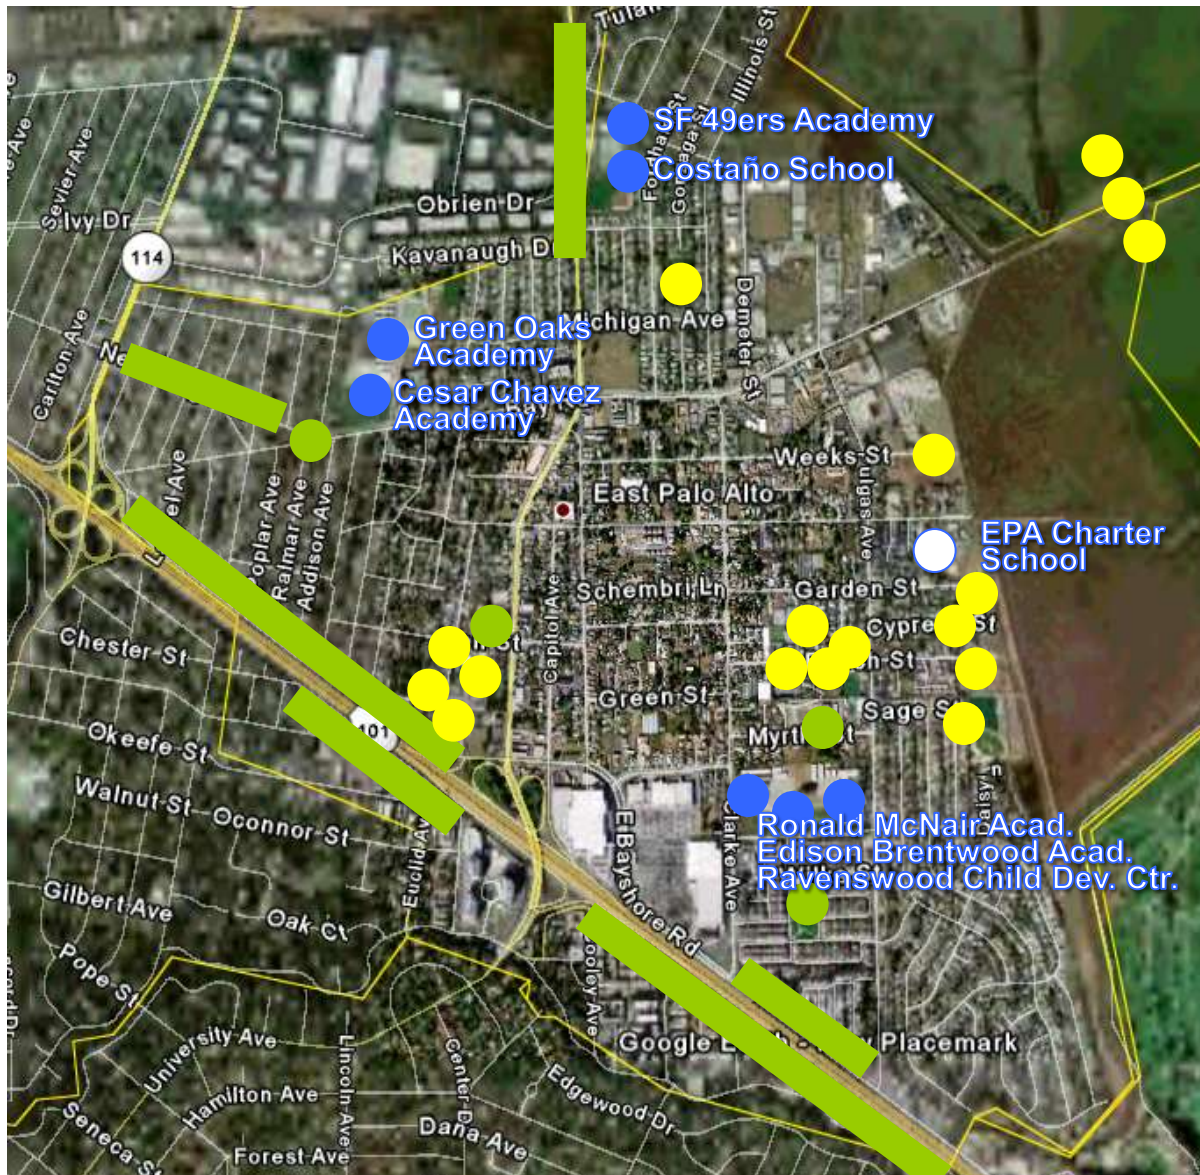

Canopy East Palo Alto Plantings

- EPA Tree Initiative 2006-11 ●
- Healthy Trees, Healthy Kids! School Plantings 2011-15 ●
- Potential Other Plantings ●
- School Trees Planted ○

*Healthy Trees,
Healthy Kids!*